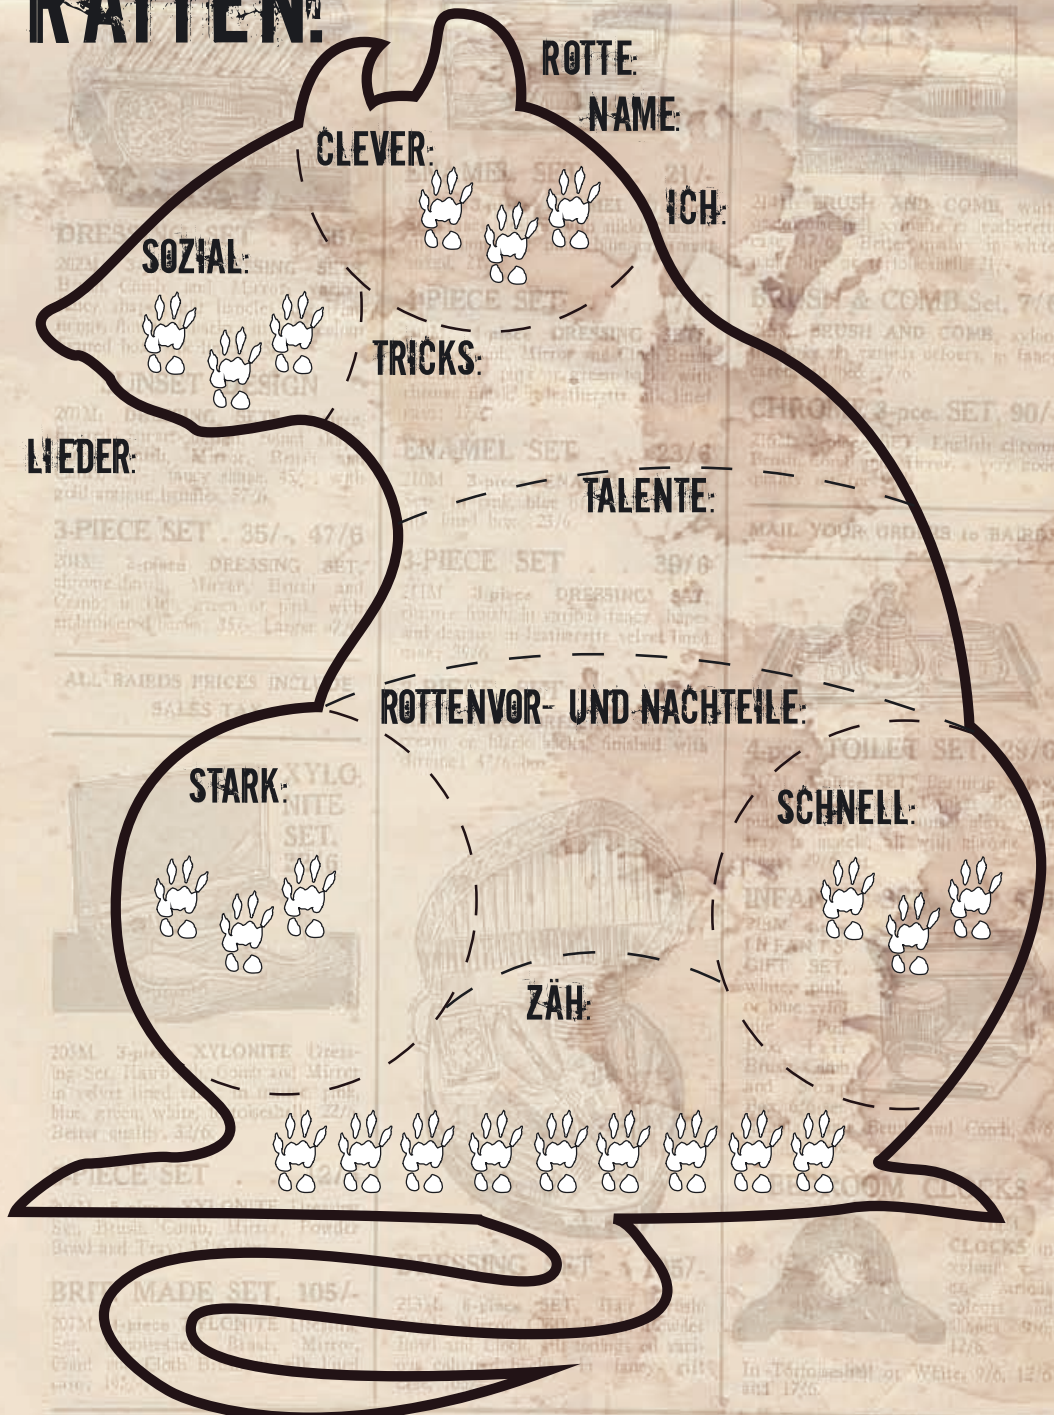

RATTEN!

ROTTE NAME:

CLEVER:

SOZIAL:

TRICKS:

ICH:

LIEDER:

TALENTE:

CLOCKS in
various
cases. In
black, white
and silver. 29/6
and 12/6.